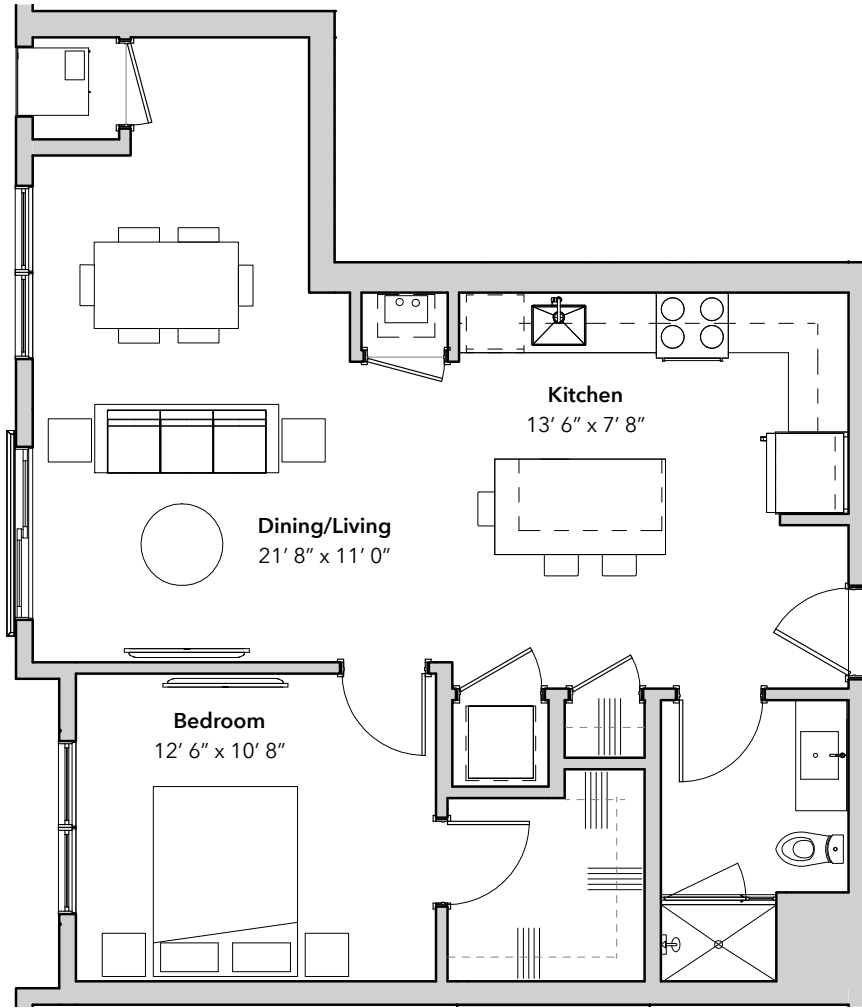

HARBORWALK

APARTMENTS

1 BEDROOM | 1 BATH | 824 SF

UNIT#: _____

RENT: _____

NOTES: _____

*Floorplans are artist's rendering. All dimensions are approximate. Actual product and specifications may vary in dimension or detail. Not all features are available in every apartment. Prices and availability are subject to change. Please see a representative for details.