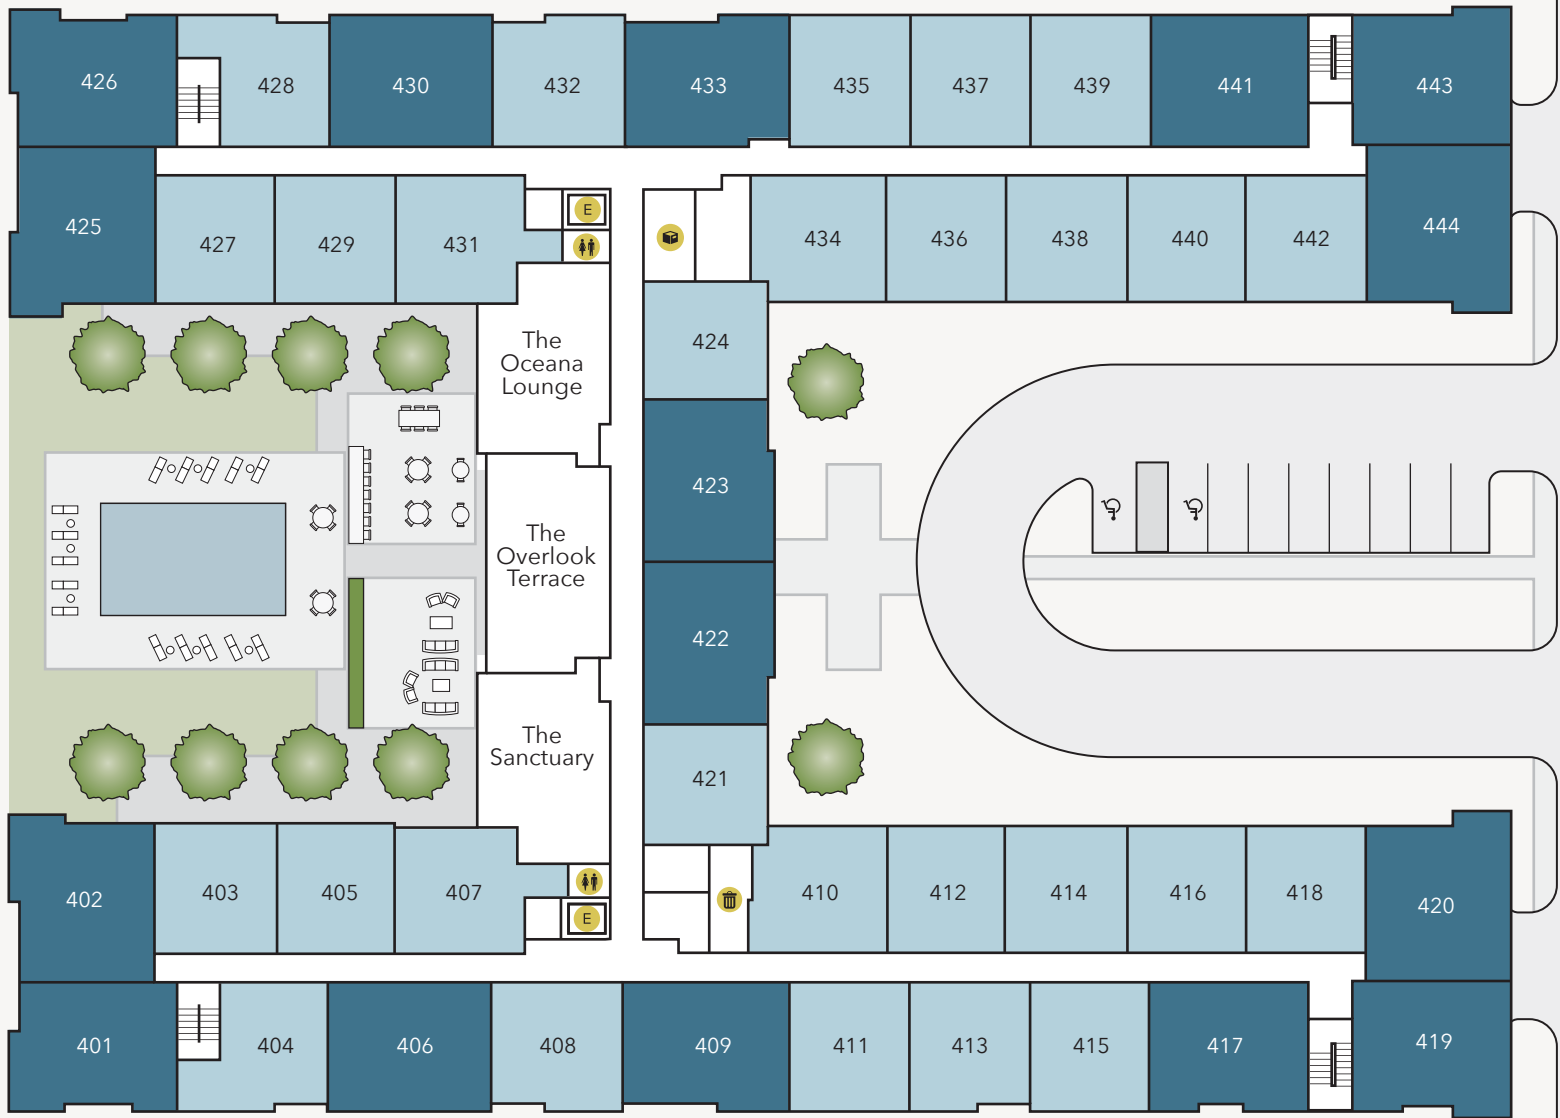

LEGEND

- E ELEVATOR
- 🐾 DOG PARK
- P PARKING GARAGE ENTRANCE/EXIT
- 🗑️ TRASH

UNIT TYPES

- STUDIO
- ONE BEDROOM
- TWO BEDROOM
- THREE BEDROOM

HARBORWALK
APARTMENTS

SITE MAP

LEGEND

- ELEVATOR
- PACKAGE ROOM
- MAIL
- LEASING CENTER
- DOCKING STATION
- WORK SPACE
- RESTROOM
- GROOM ROOM
DOG WASH

UNIT TYPES

- ONE BEDROOM
- TWO BEDROOM

HARBORWALK
APARTMENTS

LEVEL 1

LEGEND

- ELEVATOR
- TRASH
- STORAGE

UNIT TYPES

- ONE BEDROOM
- TWO BEDROOM

HARBORWALK
APARTMENTS

LEVEL 2-3

LEGEND

- ELEVATOR
- TRASH

UNIT TYPES

- ONE BEDROOM
- TWO BEDROOM

HARBORWALK
APARTMENTS

LEVEL 4