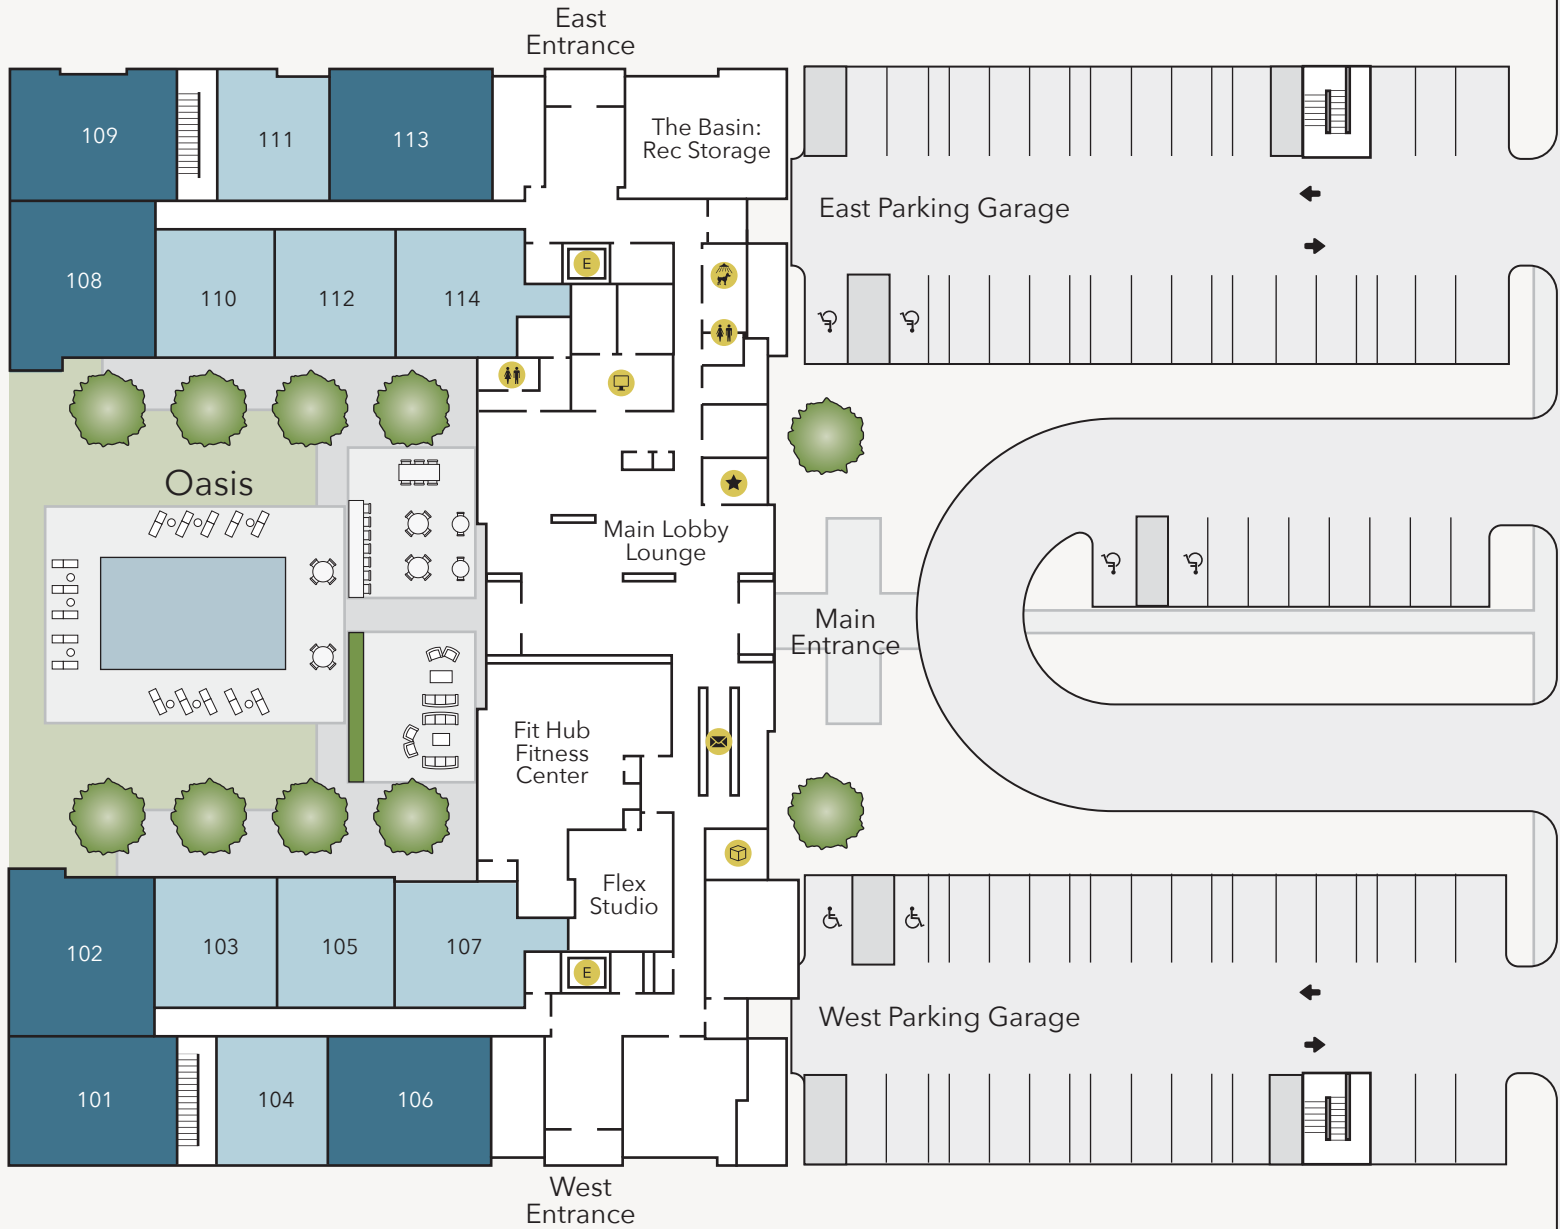

LEGEND

- E ELEVATOR
- 🐾 DOG PARK
- P PARKING GARAGE ENTRANCE/EXIT
- 🗑️ TRASH

UNIT TYPES

- STUDIO
- ONE BEDROOM
- TWO BEDROOM
- THREE BEDROOM

HARBORWALK
APARTMENTS

SITE MAP

LEGEND

- ELEVATOR
- PACKAGE ROOM
- MAIL
- LEASING CENTER
- DOCKING STATION
- WORK SPACE
- RESTROOM
- GROOM ROOM
DOG WASH

UNIT TYPES

- ONE BEDROOM
- TWO BEDROOM

HARBORWALK
APARTMENTS

LEVEL 1

LEGEND

- ELEVATOR
- TRASH
- STORAGE

UNIT TYPES

- ONE BEDROOM
- TWO BEDROOM

HARBORWALK
APARTMENTS

LEVEL 2-3

LEGEND

- ELEVATOR
- TRASH

UNIT TYPES

- ONE BEDROOM
- TWO BEDROOM

HARBORWALK
APARTMENTS

LEVEL 4