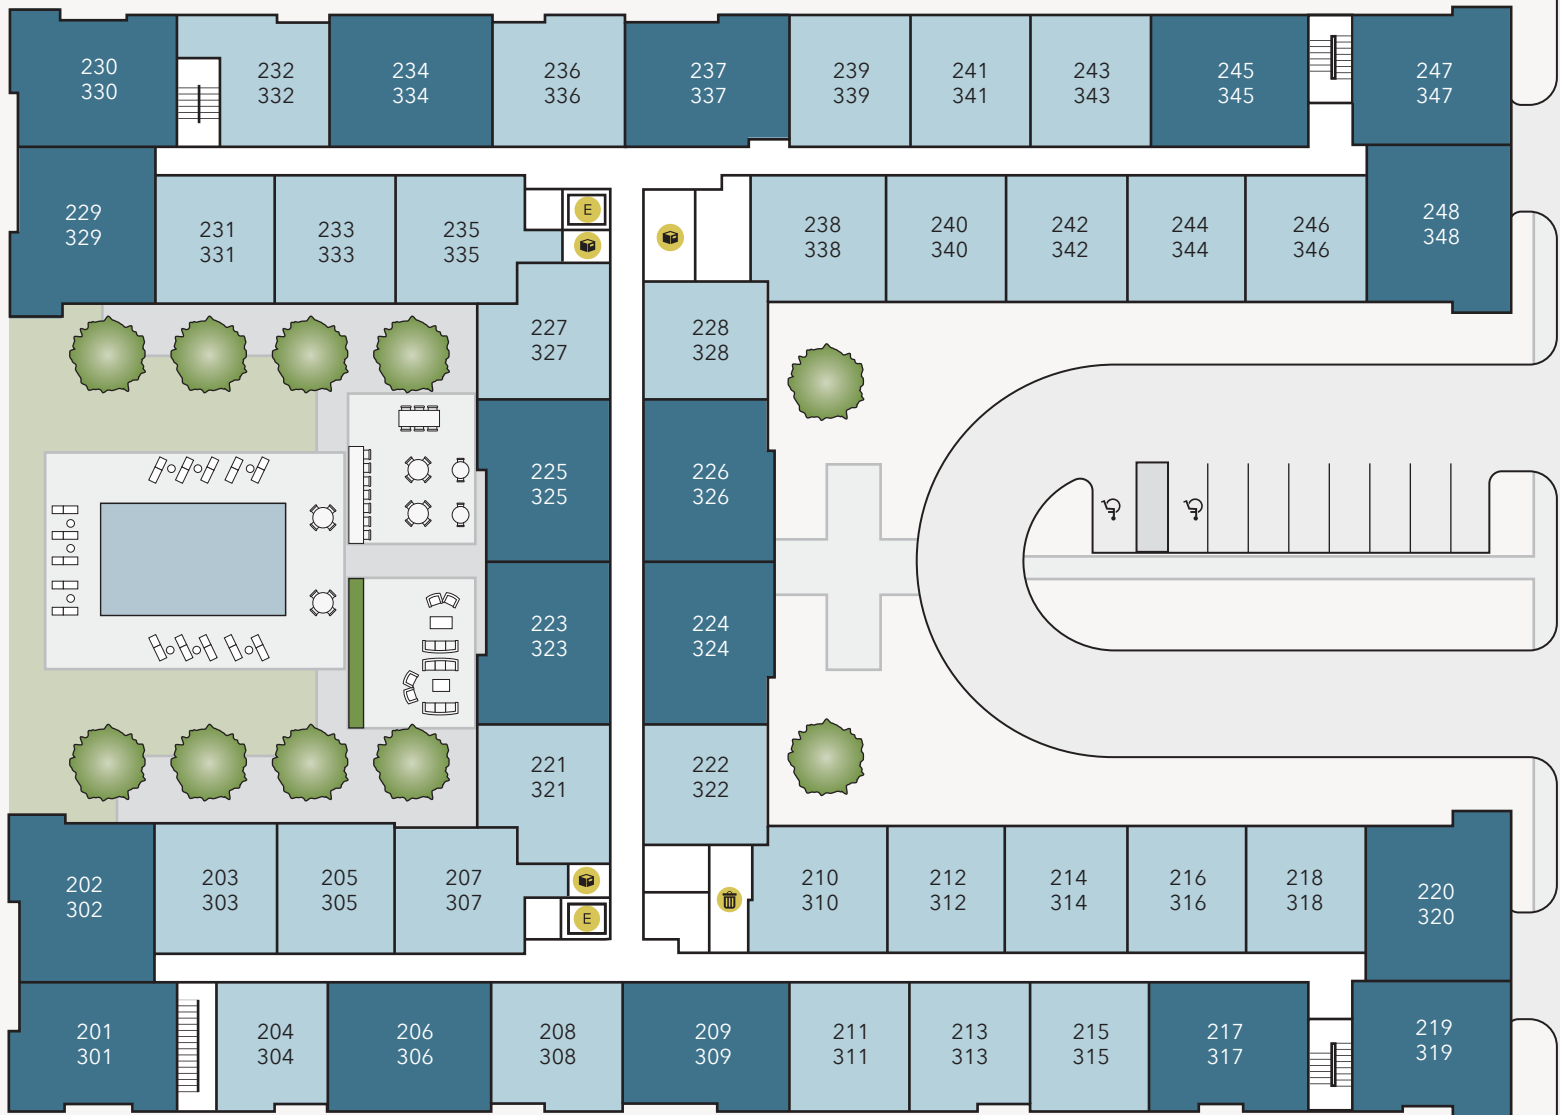

LEGEND

- E ELEVATOR
- 🐾 DOG PARK
- P PARKING GARAGE ENTRANCE/EXIT
- 🗑️ TRASH

UNIT TYPES

- STUDIO
- ONE BEDROOM
- TWO BEDROOM
- THREE BEDROOM

HARBORWALK
APARTMENTS

SITE MAP

LEGEND

- ELEVATOR
- PACKAGE ROOM
- MAIL
- LEASING CENTER
- DOCKING STATION
- WORK SPACE
- RESTROOM
- GROOM ROOM
DOG WASH

UNIT TYPES

- ONE BEDROOM
- TWO BEDROOM

HARBORWALK
APARTMENTS

LEVEL 1

LEGEND

- ELEVATOR
- TRASH
- STORAGE

UNIT TYPES

- ONE BEDROOM
- TWO BEDROOM

HARBORWALK
APARTMENTS

LEVEL 2-3

LEGEND

- ELEVATOR
- TRASH

UNIT TYPES

- ONE BEDROOM
- TWO BEDROOM

HARBORWALK
APARTMENTS

LEVEL 4