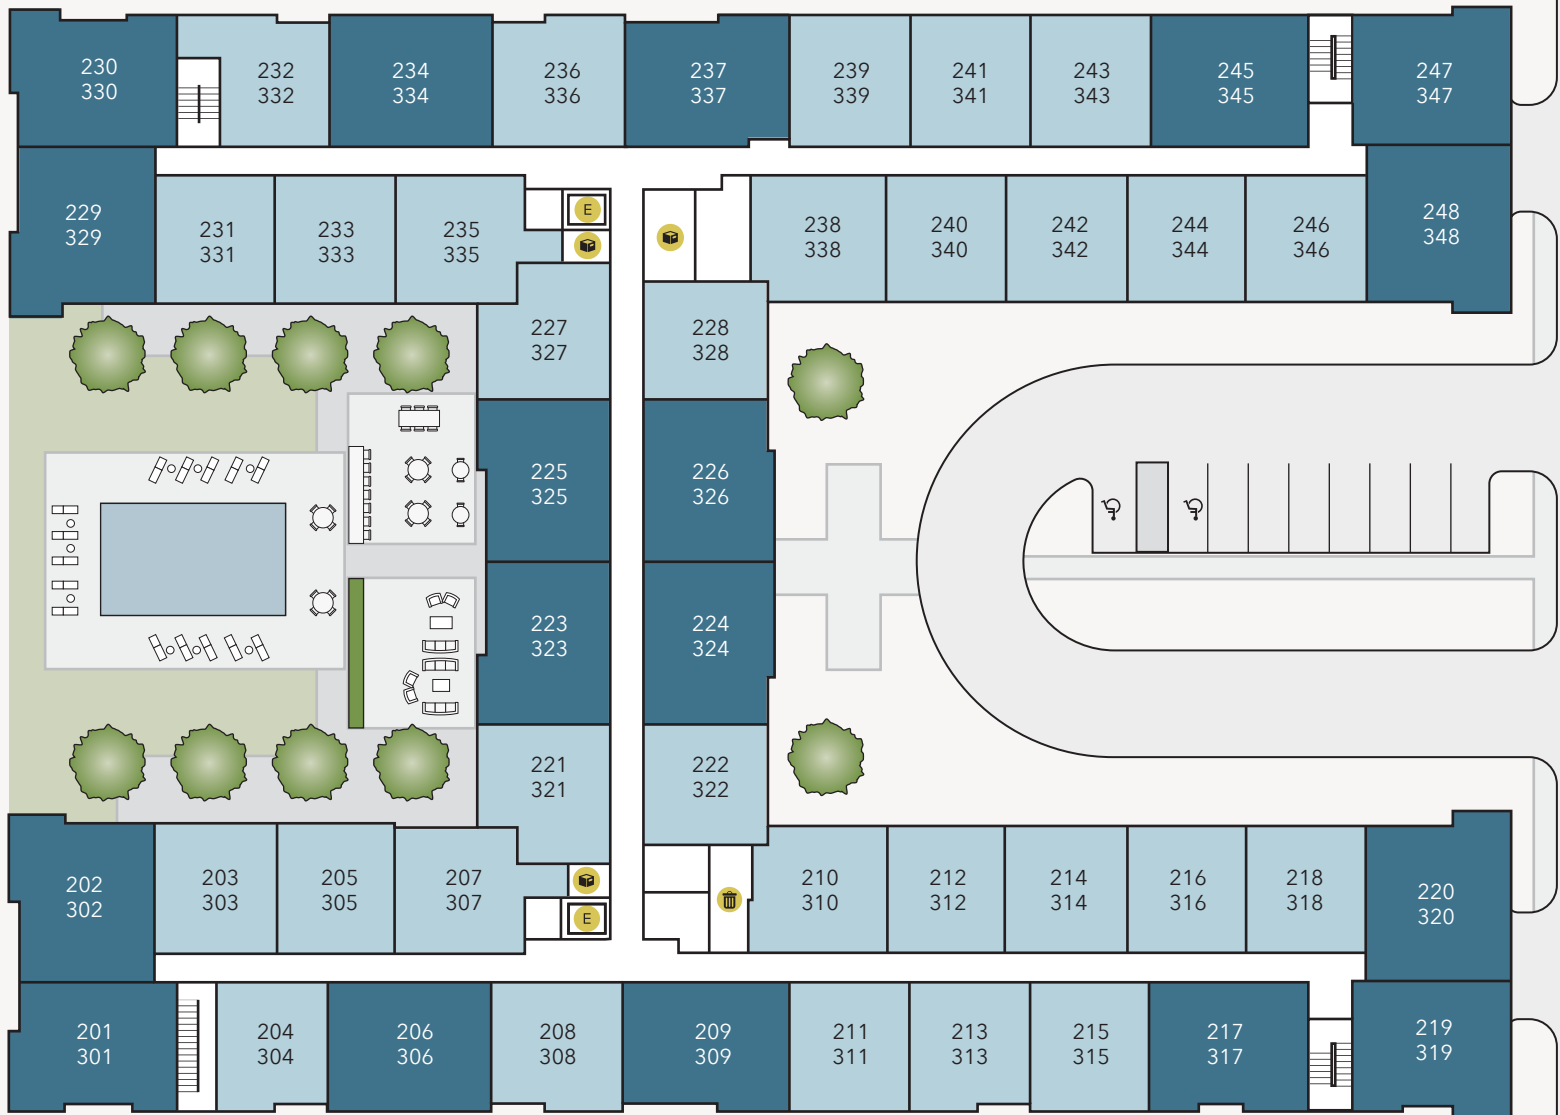

LEGEND

- ELEVATOR
- PACKAGE ROOM
- MAIL
- LEASING CENTER
- DOCKING STATION
- WORK SPACE
- RESTROOM
- GROOM ROOM
DOG WASH

UNIT TYPES

- ONE BEDROOM
- TWO BEDROOM

HARBORWALK
APARTMENTS

LEVEL 1

LEGEND

- ELEVATOR
- TRASH
- STORAGE

UNIT TYPES

- ONE BEDROOM
- TWO BEDROOM

HARBORWALK
APARTMENTS

LEVEL 2-3

LEGEND

- ELEVATOR
- TRASH

UNIT TYPES

- ONE BEDROOM
- TWO BEDROOM

HARBORWALK
APARTMENTS

LEVEL 4