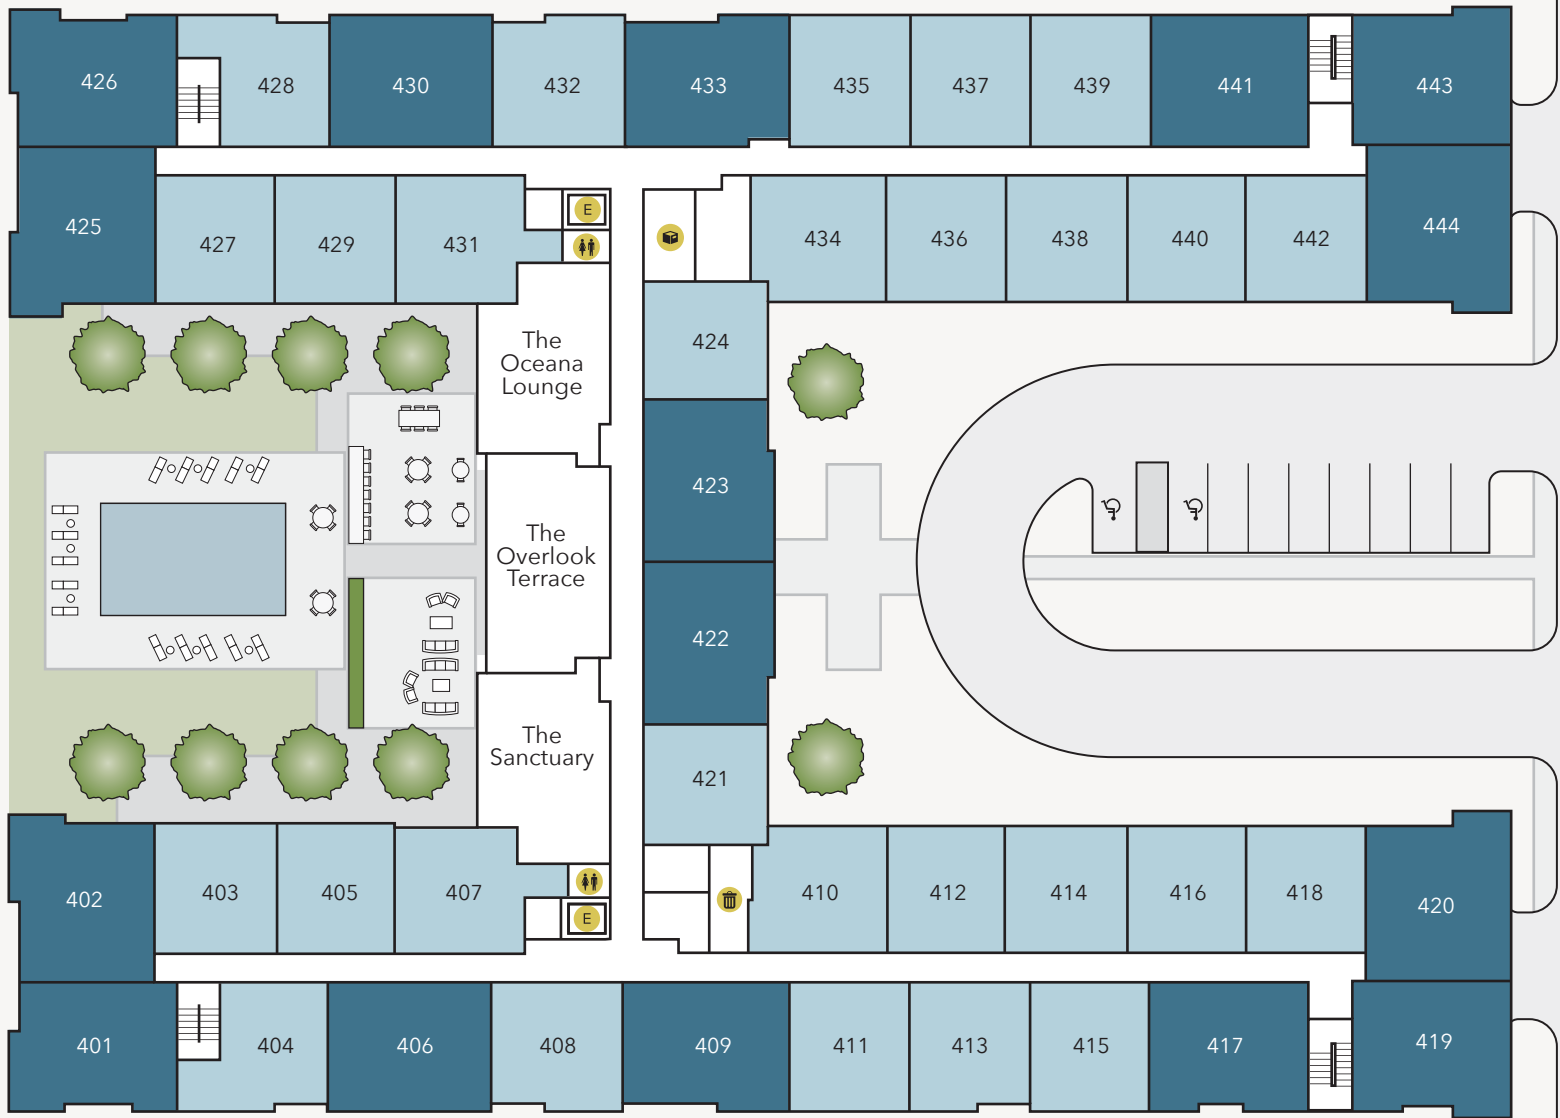

LEGEND

- ELEVATOR
- PACKAGE ROOM
- MAIL
- LEASING CENTER
- DOCKING STATION
- WORK SPACE
- RESTROOM
- GROOM ROOM
DOG WASH

UNIT TYPES

- ONE BEDROOM
- TWO BEDROOM

HARBORWALK
APARTMENTS

LEVEL 1

LEGEND

- ELEVATOR
- TRASH
- STORAGE

UNIT TYPES

- ONE BEDROOM
- TWO BEDROOM

HARBORWALK
APARTMENTS

LEVEL 2-3

LEGEND

- ELEVATOR
- TRASH

UNIT TYPES

- ONE BEDROOM
- TWO BEDROOM

HARBORWALK
APARTMENTS

LEVEL 4